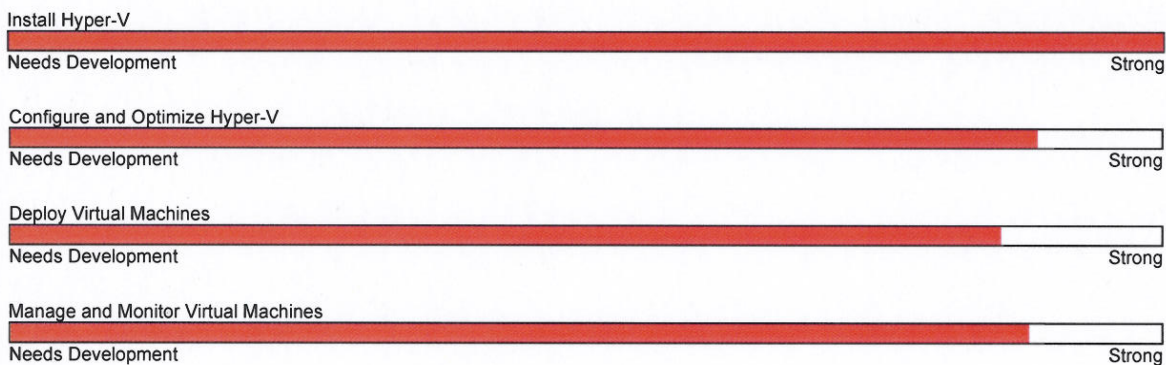

SITE NUMBER: SZ86

REGISTRATION: ra5dus525c

YOUR SCORE: 892

What do these results mean?

Congratulations! You achieved a passing score on this Microsoft Certification Program (MCP) exam. Please note that although you passed, there might be exam sections in which you need development. The information shown above, if any, indicates your relative results on sections of the exam. This information is provided to help you assess areas for further study. Exam preparation guides are available on the Microsoft Learning Web site: <http://www.microsoft.com/learning/>.